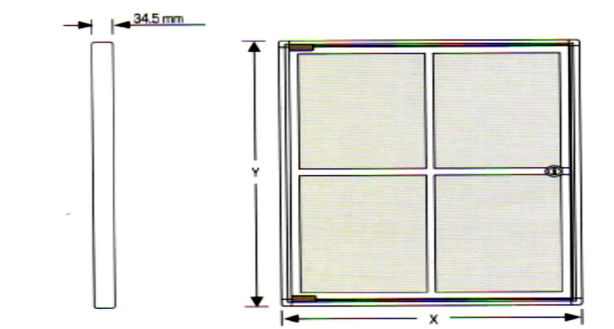

#### **Dimensions:**

Affiche :

4XA4 (450x630mm)

6XA4 (670x630mm)

Cadre :

4XA4 (500x680mm)

6XA4 (720x680mm)

**Poids :** 9kg